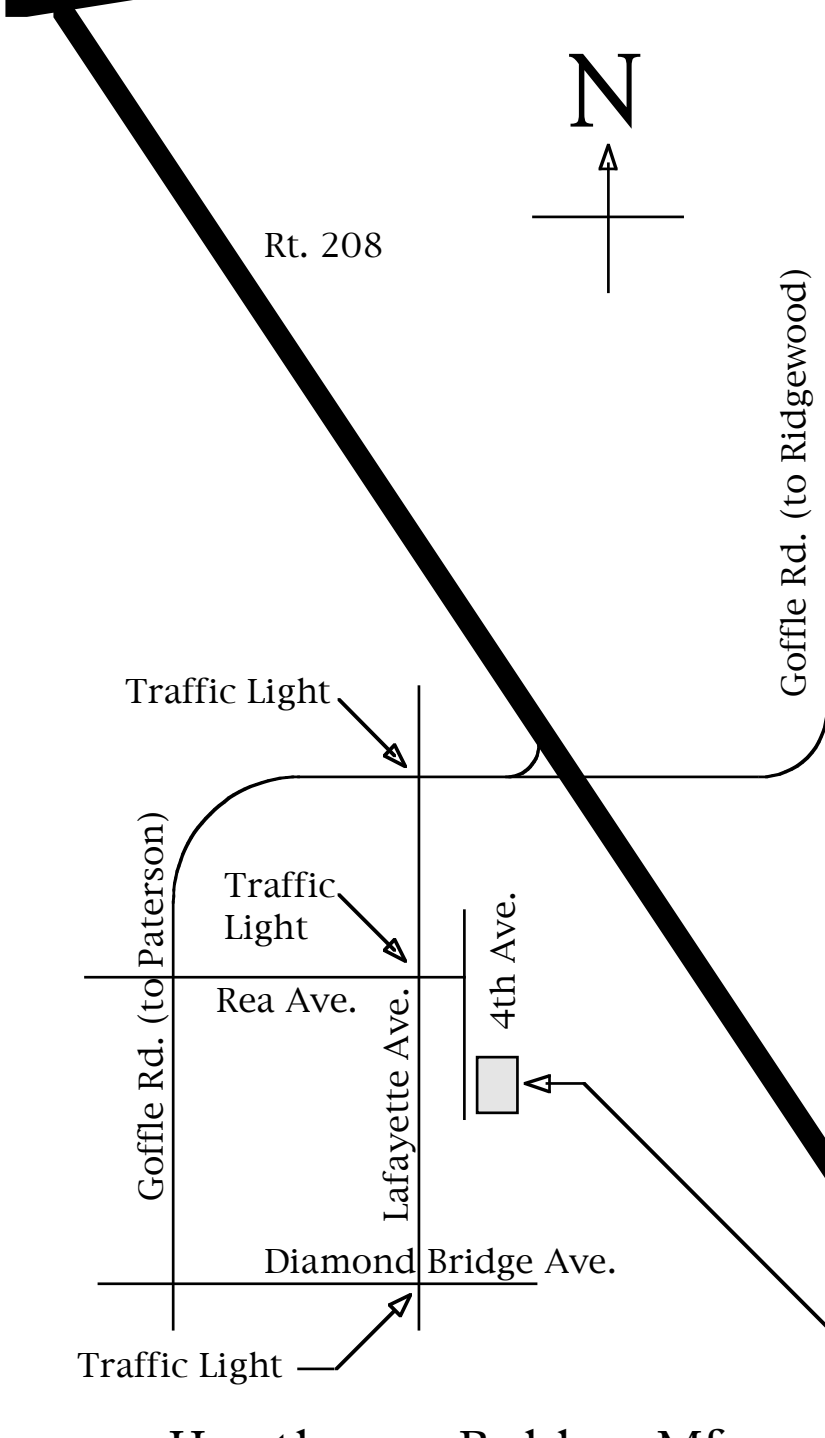

Rt. 287

Rt. 17

Directions:

Take Rt 287 to Rt 208 South. Look for exit for Goffle Rd. that says "Goffle Road to Paterson". You will see a traffic light in front of you. Turn left at the light onto Lafayette Ave.. Go about eight blocks to the 1st traffic light at Rea Ave., make the left turn on Rea Ave. and then the first right onto Fourth Ave.. We are at the end of the street on the left. The sign is on the stairs.